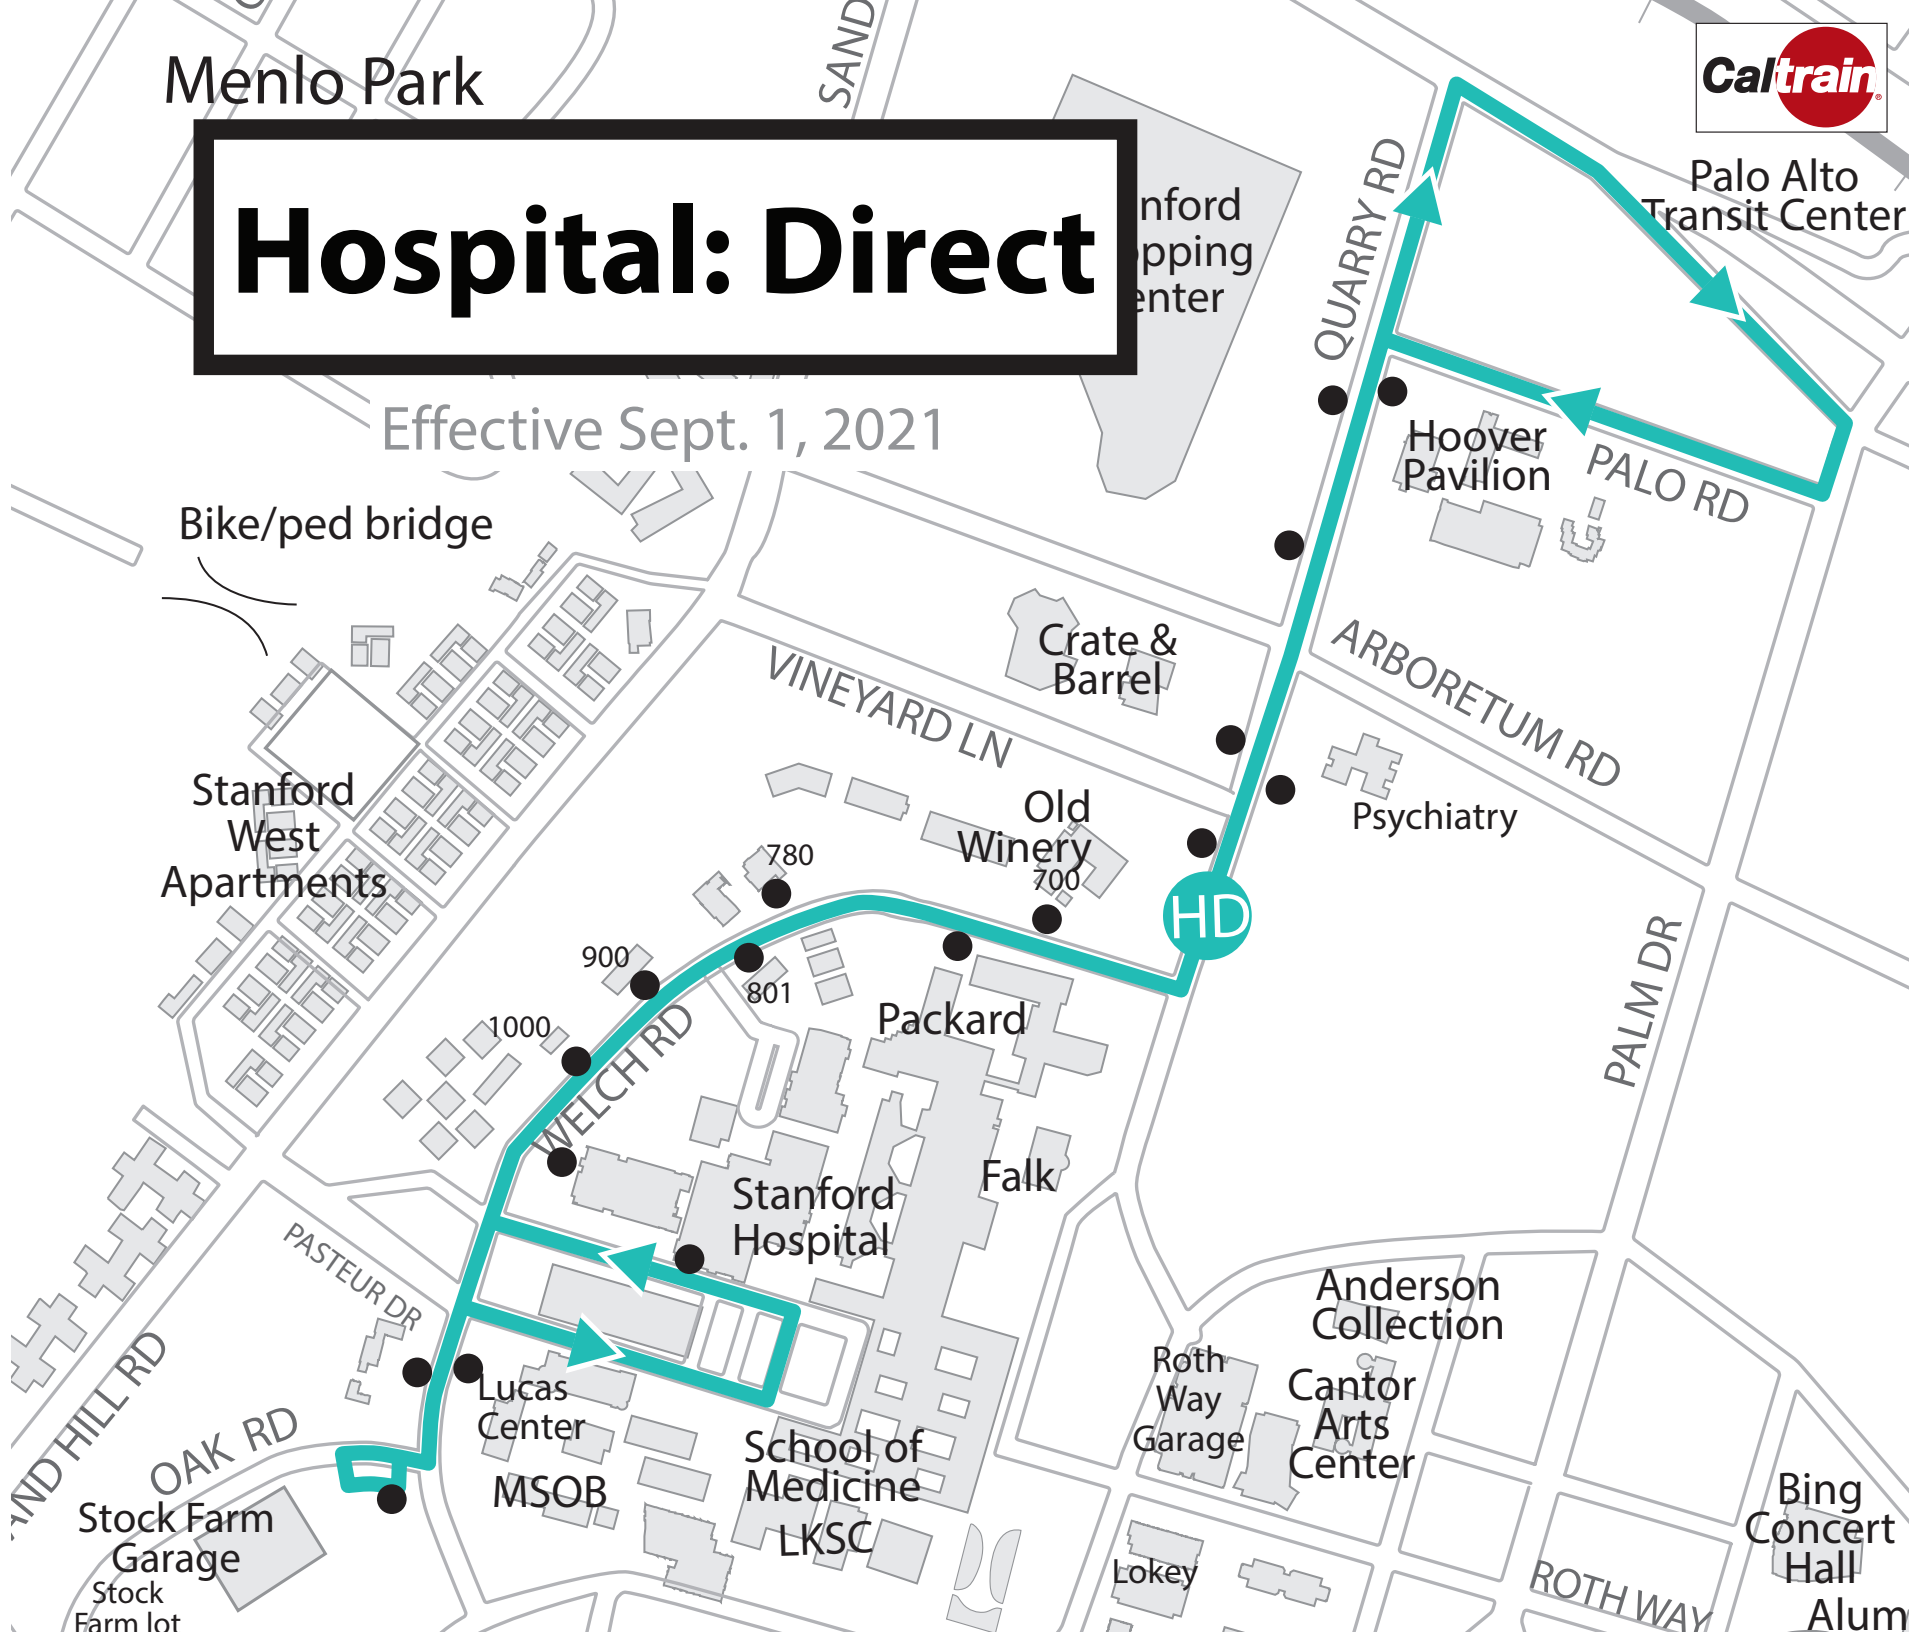

Menlo Park

Hospital: Direct

Effective Sept. 1, 2021

Bike/ped bridge

Stanford West Apartments

VINEYARD LN

Crate & Barrel

Old Winery 700

ARBORETUM RD

Psychiatry

WELCH RD

Packard

Falk

Stanford Hospital

Anderson Collection

Roth Way Garage

Cantor Arts Center

School of Medicine
LKSC

Lucas Center
MSOB

Stock Farm Garage
Stock Farm lot

Bing Concert Hall
Alum

SAND HILL RD

OAK RD

PASTEUR DR

ROTHWAY

Lokey

PALM DR

PALO RD

QUARRY RD

SAND

Stanford Shopping Center

Palo Alto Transit Center