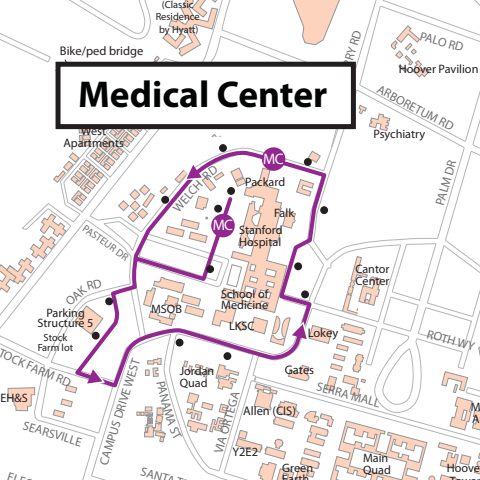

Bike/ped bridge

Medical Center

(Classic Residence by Hyatt)

RY RD

PALO RD

Hoover Pavilion

ARBORETUM RD

Psychiatry

Cantor Center

School of Medicine

MSOB

LKSC

Lokey

Parking Structure 5
Stock Farm lot

OAK RD

Jordan Quad

Gates

ROTHWY

STOCK FARM RD

EH&S

SEARSVILLE

CAMPUS DRIVE WEST

PANNAN ST

VIA ORTEGA

Allen (CIS)

SERRA MALL

Green Earth

Main Quad

Hoove

FLE

SANTA

Y2E2