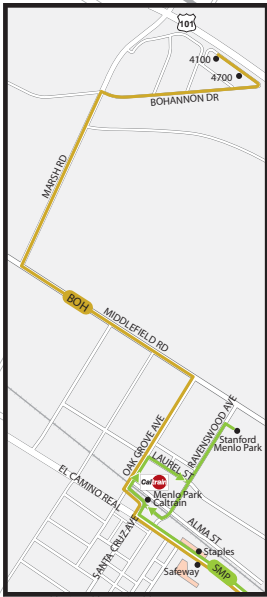

University Holidays (Limited service)
New Year's Day • Martin Luther King Day • Presidents' Day • Memorial Day • Independence Day • Labor Day • Thanksgiving Day • Friday after Thanksgiving • Winter campus closure

Public Transportation
Connections to Caltrain, SamTrans, VTA, and Dumbarton Express can be made at the Palo Alto Transit Center.

Bikes on Transit
All Marguerite, VTA, SamTrans, and Dumbarton Express buses are equipped with front- or rear-mounted bike racks. Line U buses have bike storage areas underneath the cabin. Caltrain allows bikes aboard designated bike cars, space permitting.

Shopping, Dining, and Entertainment Guide
A directory of local businesses served by the Marguerite Shuttle
transportation.stanford.edu/guide

Apps available for mobile devices:
mobile.stanford.edu

Parking & Transportation Services
340 Bonair Siding • Stanford, CA 94305-7255
Hours: Monday - Friday, 7:30 a.m. - 5:00 p.m.
Phone: 650.723.9362
650.724.4309 (Dispatch/Lost & Found)
Fax: 650.724.8676
Email: transportation@stanford.edu (general)
marguerite@stanford.edu
Web: transportation.stanford.edu

Map not to scale