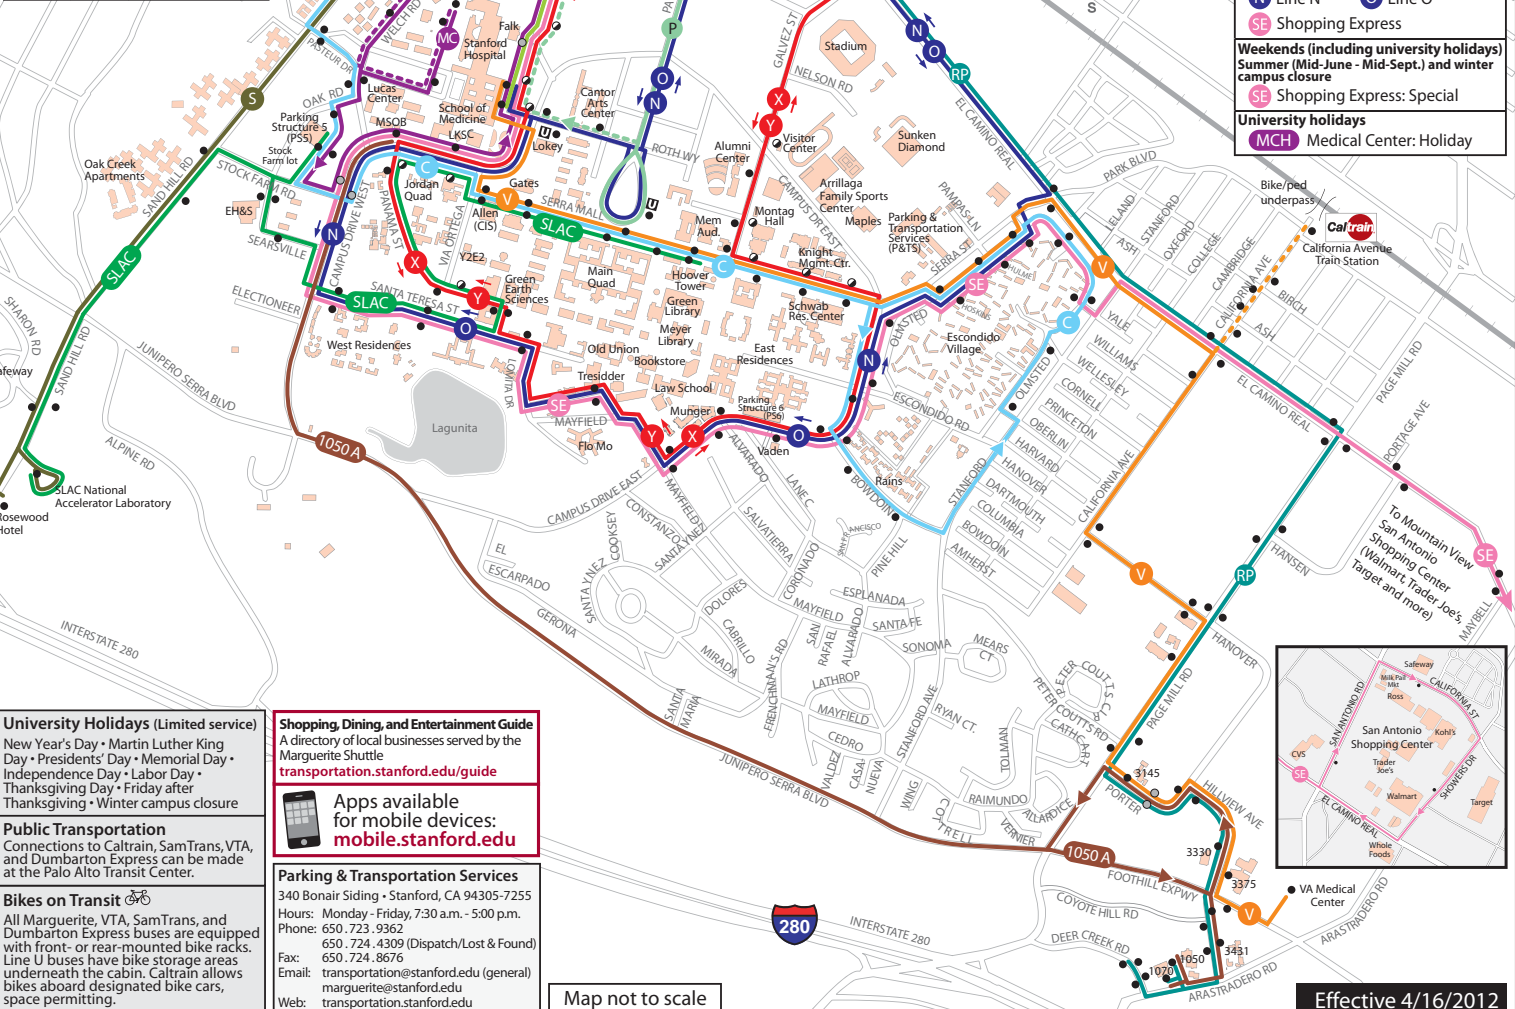

University Holidays (Limited service)
New Year's Day • Martin Luther King Day • Presidents' Day • Memorial Day • Independence Day • Labor Day • Thanksgiving Day • Friday after Thanksgiving • Winter campus closure

Public Transportation
Connections to Caltrain, SamTrans, VTA, and Dumbarton Express can be made at the Palo Alto Transit Center.

Bikes on Transit
All Marguerite, VTA, SamTrans, and Dumbarton Express buses are equipped with front- or rear-mounted bike racks. Line U buses have bike storage areas underneath the cabin. Caltrain allows bikes aboard designated bike cars, space permitting.

Shopping, Dining, and Entertainment Guide
A directory of local businesses served by the Marguerite Shuttle
transportation.stanford.edu/guide

Apps available for mobile devices:
mobile.stanford.edu

Parking & Transportation Services
340 Bonair Siding • Stanford, CA 94305-7255
Hours: Monday - Friday, 7:30 a.m. - 5:00 p.m.
Phone: 650.723.9362
650.724.4309 (Dispatch/Lost & Found)
Fax: 650.724.8676
Email: transportation@stanford.edu (general)
marguerite@stanford.edu
Web: transportation.stanford.edu

Map not to scale