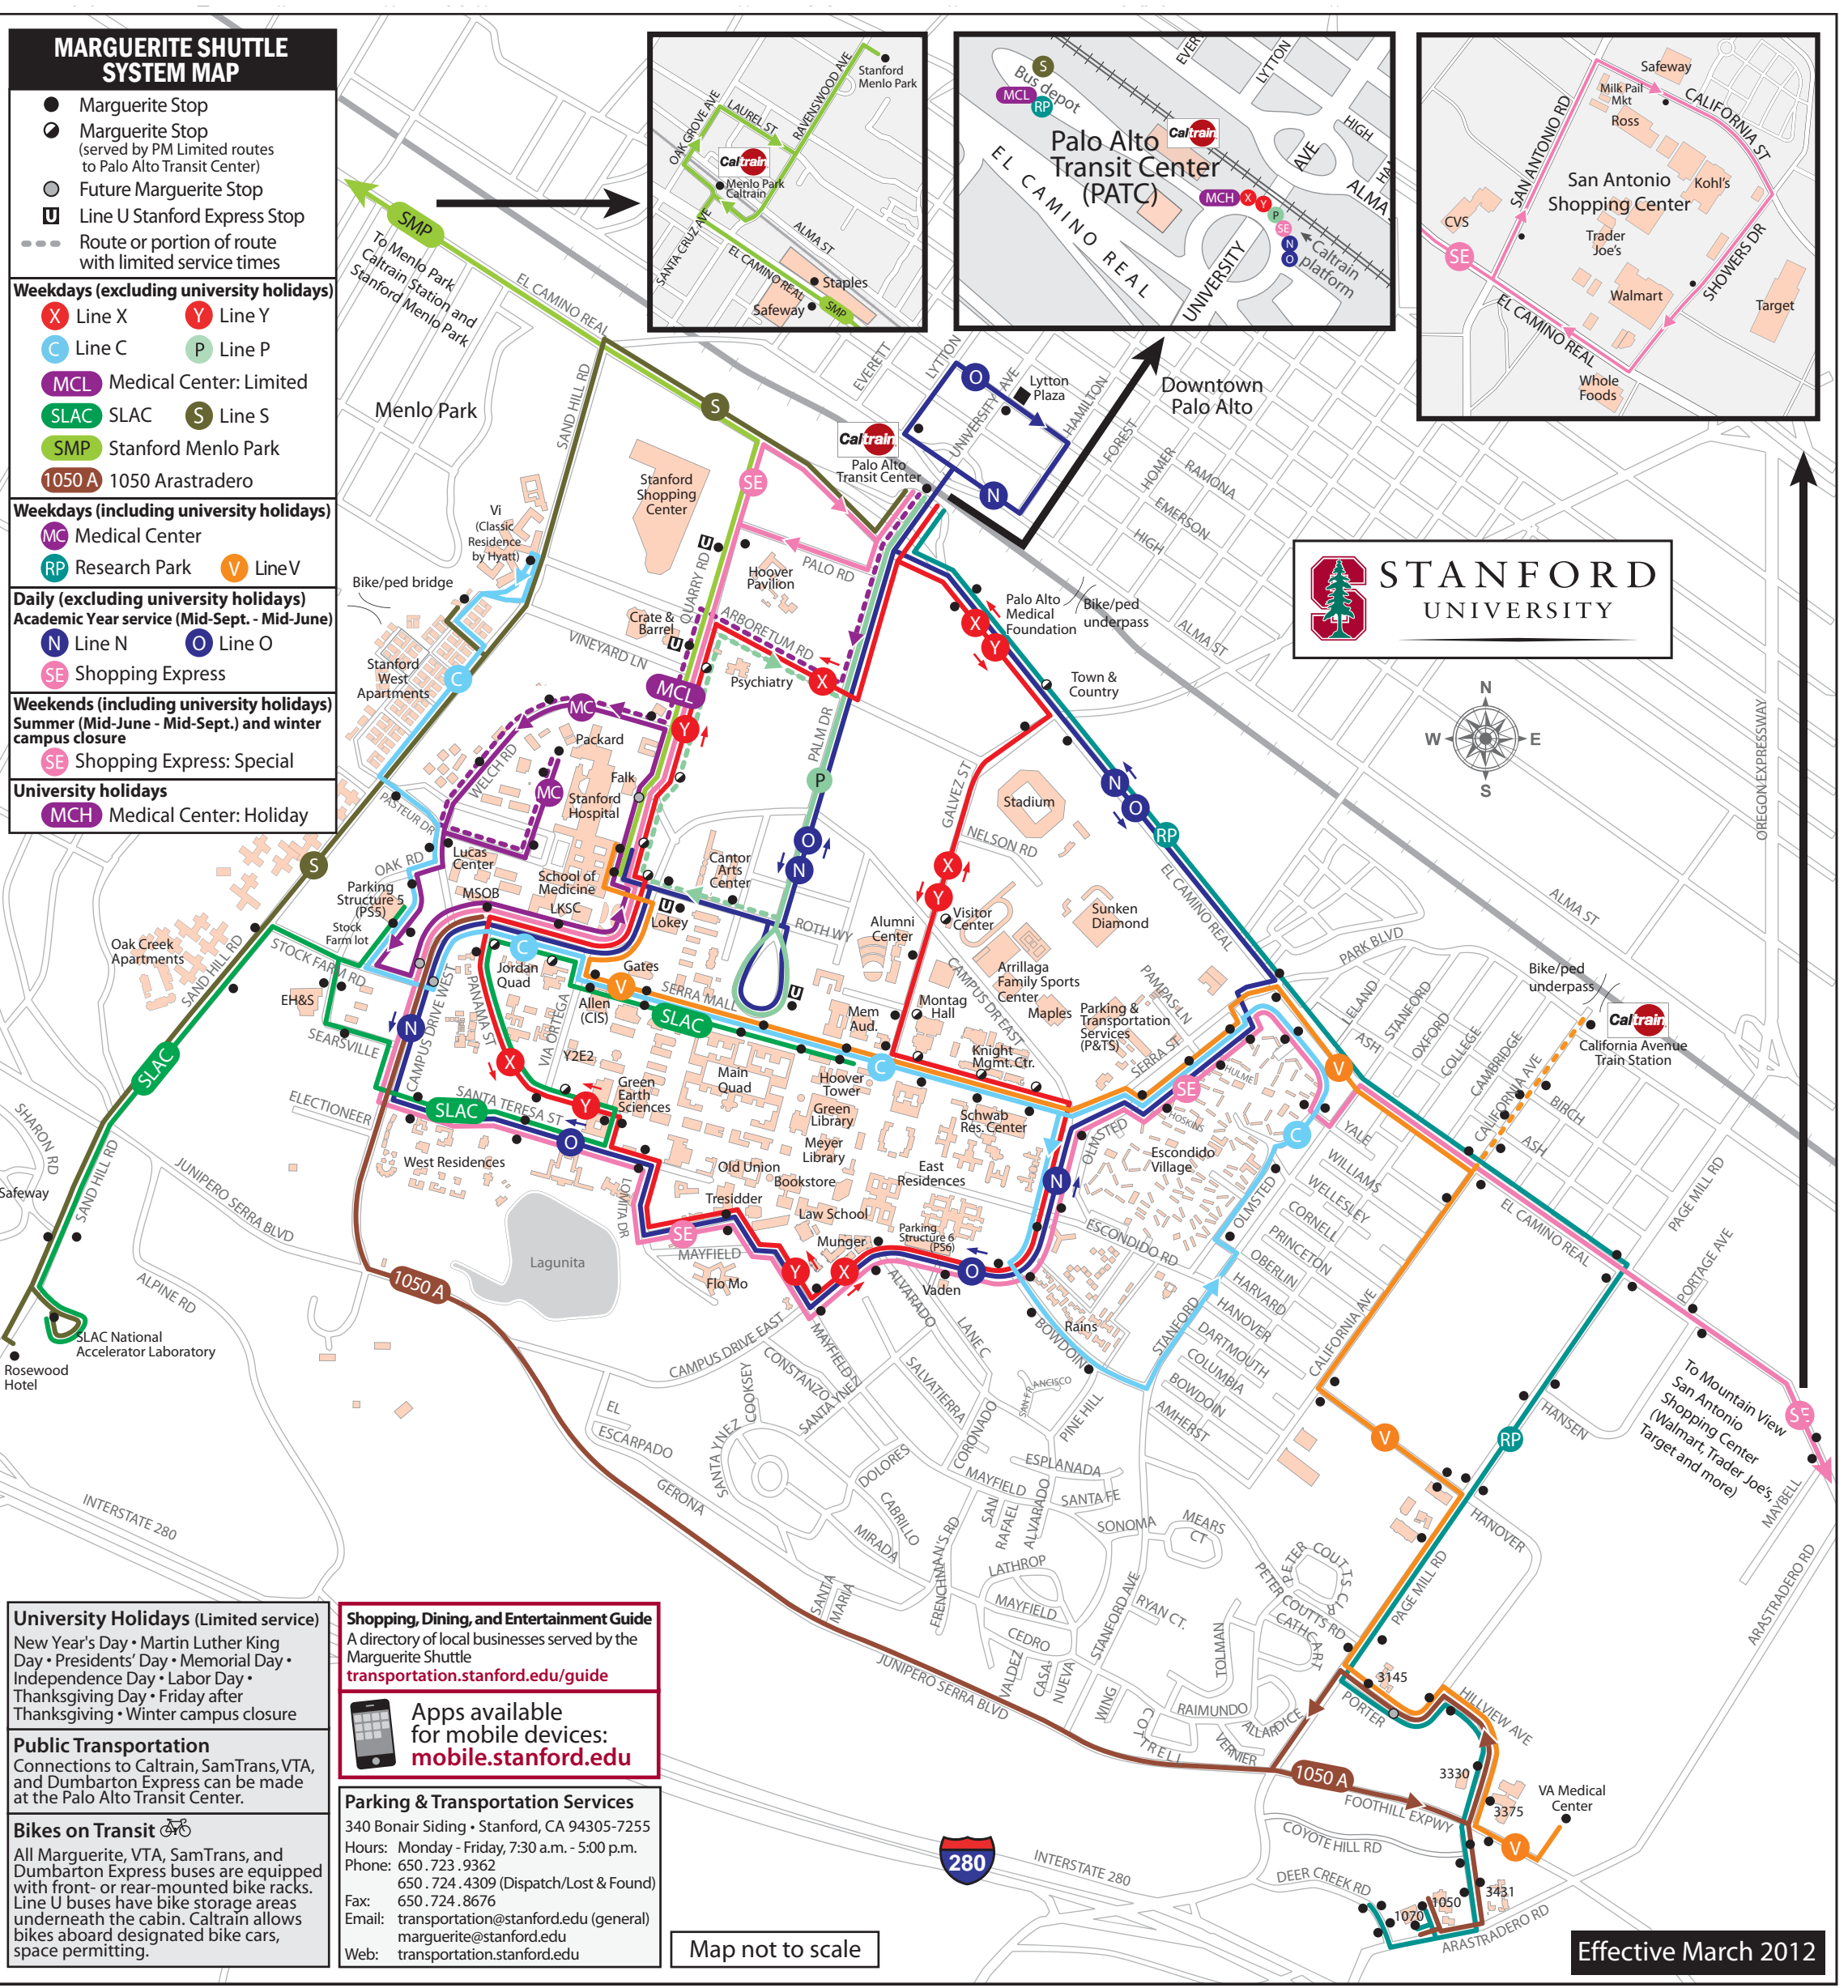

Effective March 2012

P LINE P • Weekdays (excluding university holidays)

Serves additional stops along route (check sign at stop/ask driver)

Table with 5 columns: Palo Alto Transit Center, Campus Oval, Medical Center, Quarry & Vineyard, Palo Alto Transit Center. Rows show departure times from 6:08 to 8:10.

Express Service

MARGUERITE SHUTTLE System-Map & Schedules

- MARGUERITE SHUTTLE SYSTEM MAP
  • Marguerite Stop
  • Marguerite Stop (served by PM Limited routes to Palo Alto Transit Center)
  • Future Marguerite Stop
  • Line U Stanford Express Stop
  • Route or portion of route with limited service times

- Weekdays (excluding university holidays)
  • Line X
  • Line Y
  • Line C
  • Line P
  • MCL Medical Center: Limited
  • SLAC SLAC
  • Line S
  • SMP Stanford Menlo Park
  • 1050 A 1050 Arastradero

- Weekdays (including university holidays)
  • Medical Center
  • Research Park
  • Line V
  • Line N
  • Line O
  • Shopping Express
  • Shopping Express: Special

- University holidays
  • Medical Center: Holiday

University Holidays (Limited service)
New Year's Day • Martin Luther King Day • Presidents' Day • Memorial Day • Independence Day • Labor Day • Thanksgiving Day • Friday after Thanksgiving • Winter campus closure

Shopping, Dining, and Entertainment Guide
A directory of local businesses served by the Marguerite Shuttle.

Apps available for mobile devices: mobile.stanford.edu

Parking & Transportation Services
340 Bonair Siding • Stanford, CA 94305-7255
Hours: Monday - Friday, 7:30 a.m. - 5:00 p.m.

Map not to scale

Effective March 2012

Stanford University

Effective March 2012

V LINE V • Weekdays (including university holidays)

Serves additional stops along route (check sign at stop/ask driver)

Table with 13 columns: Medical Center, Serra Mall @ Via Ortega, Main Quad, Olmsted @ Hulme, California Ave. Caltrain Station, California Ave. @ Yale, 3145 Porter, VA Hospital, VA Hospital, 3145 Porter, California Ave. Caltrain Station, El Camino @ California Ave., Olmsted @ Hulme, Main Quad, Serra Mall @ Via Ortega, Medical Center. Rows show departure times from 7:00 to 8:25.

Limited Service

X LINE X (Counter-Clockwise) • Weekdays (excluding university holidays)

Serves additional stops along route (check sign at stop/ask driver)

Table with 13 columns: Palo Alto Transit Center, Medical Center, Li Ka Shing Center, Panama @ Via Ortega, Tresidder Student Union, Vaden / PSE, Knight Ctr & Schwab Ctr, Visitor Center, Town & Country, Palo Alto Transit Center. Rows show departure times from 5:51 to 8:25.

A.M. Limited Service

Y LINE Y (Clockwise) • Weekdays (excluding university holidays)

Serves additional stops along route (check sign at stop/ask driver)

Table with 13 columns: Palo Alto Transit Center, Galvez St. @ El Camino, Schwab Ctr & Knight Ctr, PSE / Vaden, Tresidder Student Union, Panama @ Via Ortega, Li Ka Shing Center, Medical Center, Palo Alto Transit Center. Rows show departure times from 6:08 to 8:25.

A.M. Limited Service

P.M. Limited Service