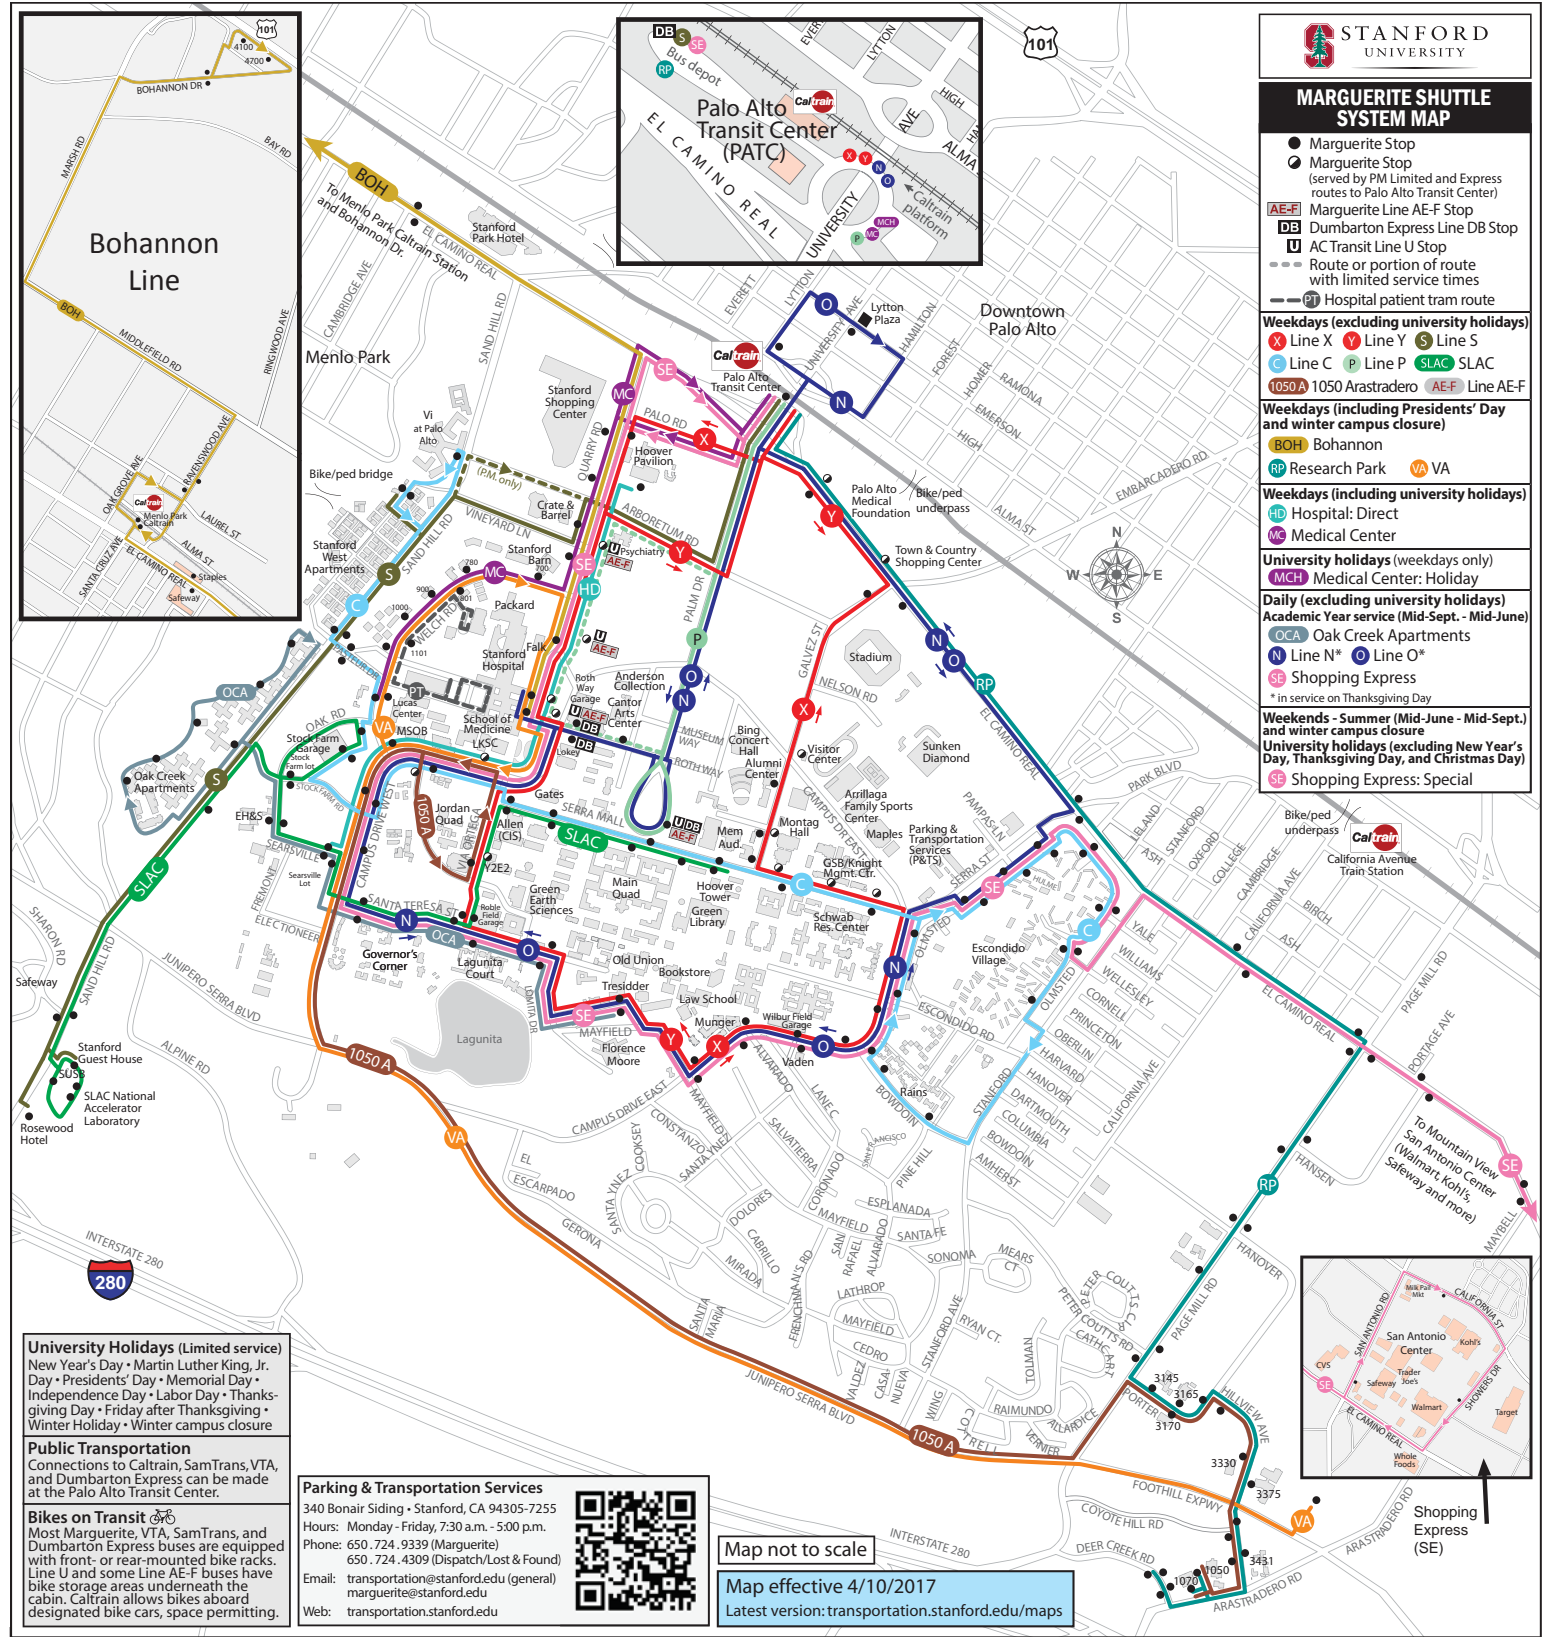

STANFORD UNIVERSITY
P&TS
 Parking & Transportation Services
Transit Serving Stanford

Marguerite

Request a free customized commute plan:
transportation.stanford.edu/commuteplanning

STANFORD UNIVERSITY
P&TS
 Parking & Transportation Services

Transit Serving Stanford

Agency	Area Served	Connections	Website
ACE Train*	Central Valley East Bay South Bay	Transfer to AC Transit Line U in Fremont, or to Caltrain in San Jose.	acerail.com
Amtrak	Sacramento Area East Bay South Bay	Transfer to AC Transit Line U in Fremont, or Caltrain in San Jose.	capitolcorridor.org
BART	East Bay San Francisco	Transfer to Transbay Buses in Union City or Fremont, or to Caltrain in Millbrae.	BART.gov
Caltrain*	Peninsula (Between San Francisco and Gilroy)	Take Caltrain to the Palo Alto Transit Center or California Avenue. Transfer to Marguerite to reach campus.	caltrain.com
Golden Gate Transit	North Bay San Francisco	Transfer to BART in San Francisco.	goldengatetransit.org
Marguerite	-Stanford Campus -Palo Alto Transit Center -Neighboring Communities	Free shuttles connect to local shopping and dining. Transfer to regional transit at the Palo Alto Transit Center.	marguerite.stanford.edu
Muni	San Francisco	Several transfer options to BART or Caltrain.	sfmta.com
SamTrans	Peninsula (Between Palo Alto and San Francisco)	Several transfer options to BART or Caltrain.	samtrans.com
Transbay Buses*	East Bay Stanford Campus	Take the Dumbarton Express or AC Transit Line U to the Palo Alto Transit Center or campus. Transfer to Marguerite to reach your campus destination.	transportation.stanford.edu/pdf/EastBay-Stanford_transit_guide.pdf
VTA*	South Bay	Take a VTA bus to the Palo Alto Transit Center or VTA buses and/or light rail to connect with Caltrain. Transfer to Marguerite at the Palo Alto Transit Center to reach campus.	vta.org