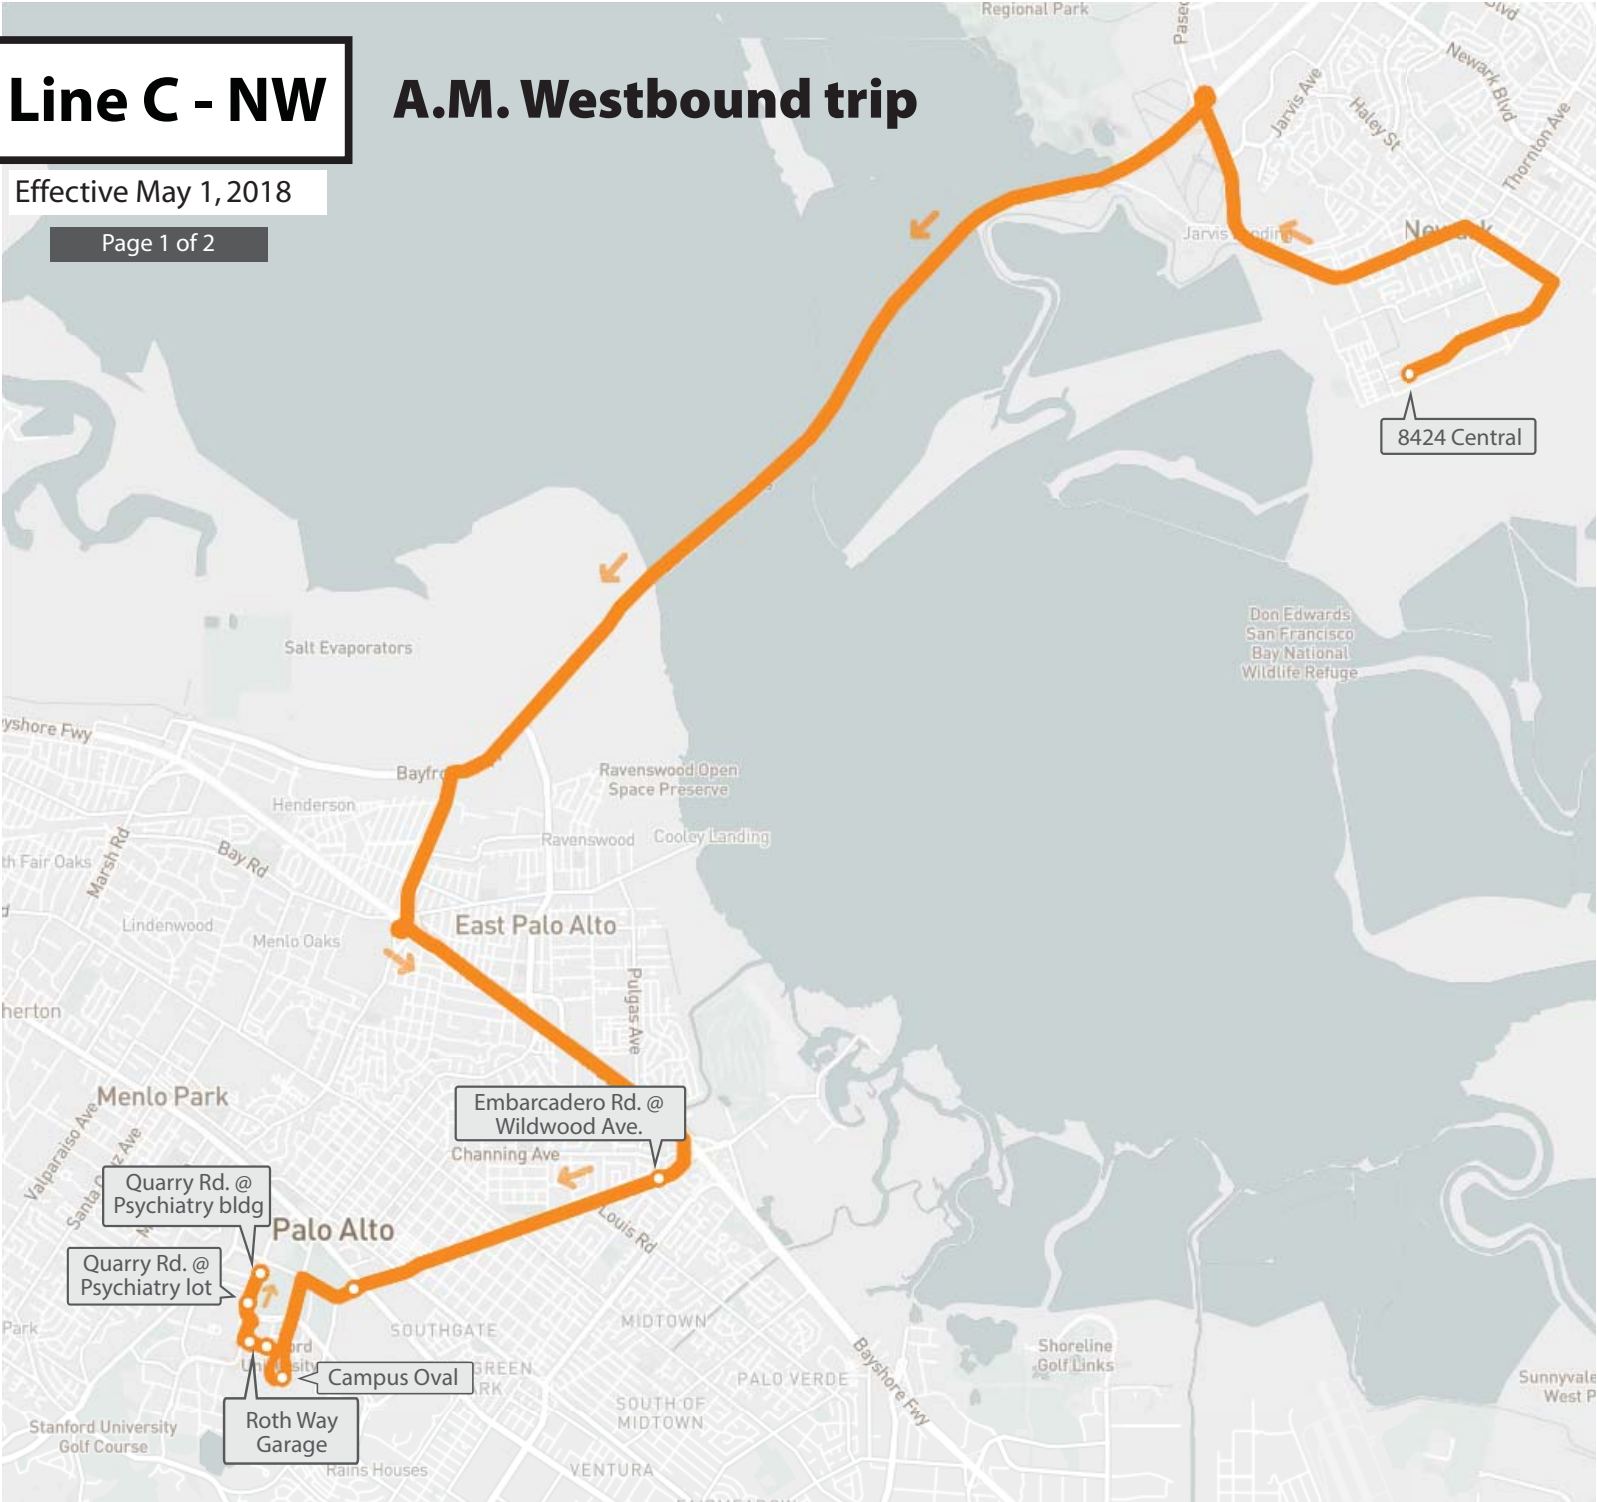

# Line C - NW

## A.M. Westbound trip

Effective May 1, 2018

Page 1 of 2

## P.M. Eastbound trip

Effective May 1, 2018

Page 2 of 2