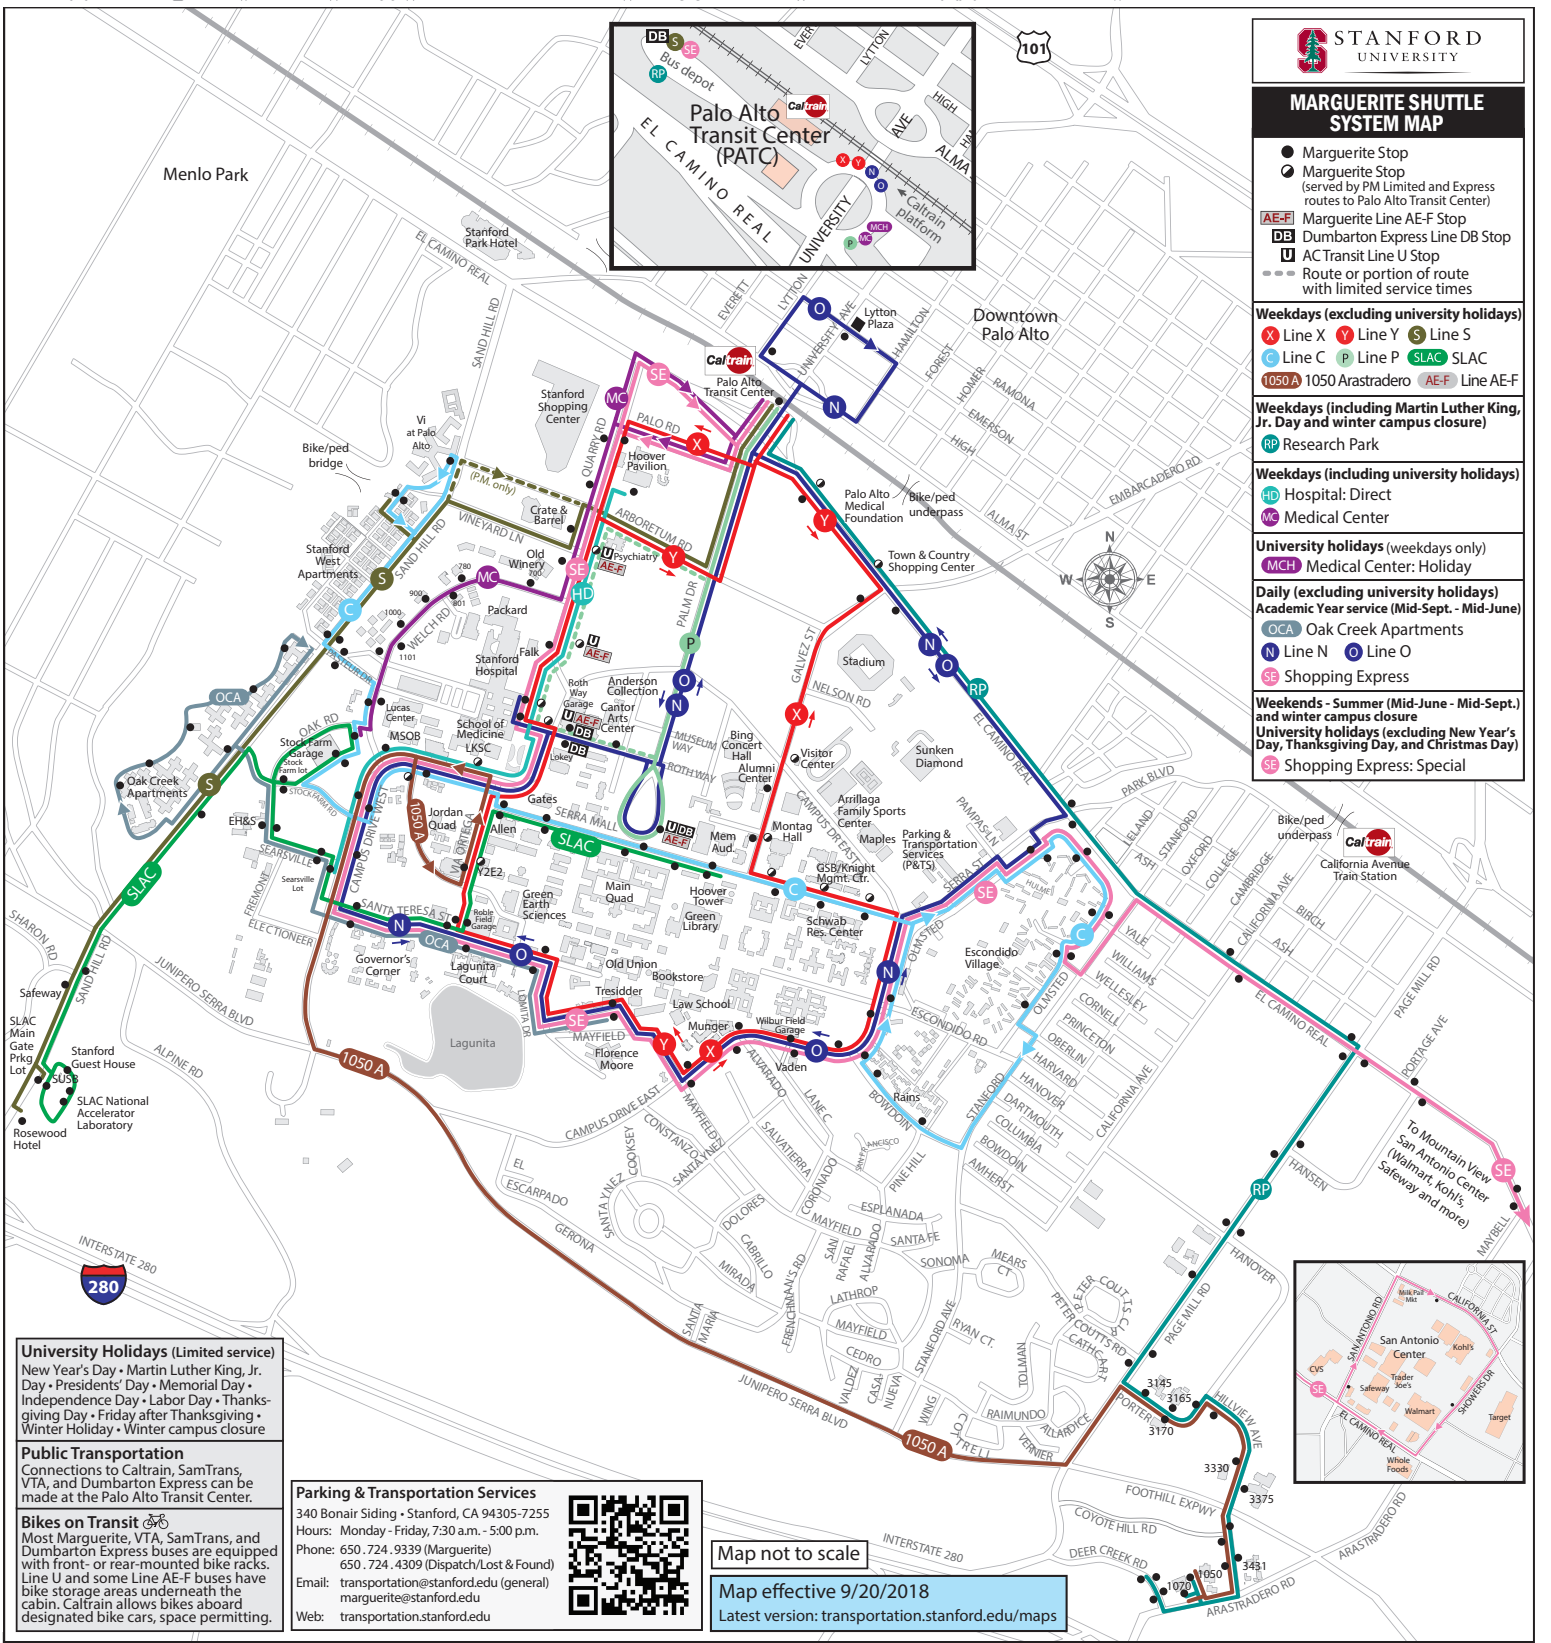

MARGUERITE SHUTTLE SYSTEM MAP

1. Marguerite Stop
   - Marguerite Stop (served by PM Limited and Express routes to Palo Alto Transit Center)
   - AE-F Marguerite Line AE-F Stop
   - DB Dumbarton Express Line DB Stop
   - U AC Transit Line U Stop
   - --- Route or portion of route with limited service times
2. **Weekdays (excluding university holidays)**
3. X Line X Y Line Y S Line S
   - C Line C P Line P SLAC SLAC
   - 1050A 1050 Arastradero AE-F Line AE-F
4. **Weekdays (including Martin Luther King, Jr. Day and winter campus closure)**
5. RP Research Park
6. **Weekdays (including university holidays)**
7. HD Hospital: Direct
   - MC Medical Center
8. **University holidays (weekdays only)**
9. MCH Medical Center: Holiday
10. **Daily (excluding university holidays)**
11. **Academic Year service (Mid-Sept. - Mid-June)**
12. OCA Oak Creek Apartments
    - N Line N O Line O
    - SE Shopping Express
13. **Weekends - Summer (Mid-June - Mid-Sept.) and winter campus closure**
14. **University holidays (excluding New Year's Day, Thanksgiving Day, and Christmas Day)**
15. SE Shopping Express: Special

Parking & Transportation Services
340 Bonair Siding • Stanford, CA 94305-7255
Hours: Monday - Friday, 7:30 a.m. - 5:00 p.m.
Phone: 650.724.9339 (Marguerite)
650.724.4309 (Dispatch/Lost & Found)
Email: transportation@stanford.edu (general)
marguerite@stanford.edu
Web: transportation.stanford.edu

Map not to scale

Map effective 9/20/2018

Latest version: transportation.stanford.edu/maps