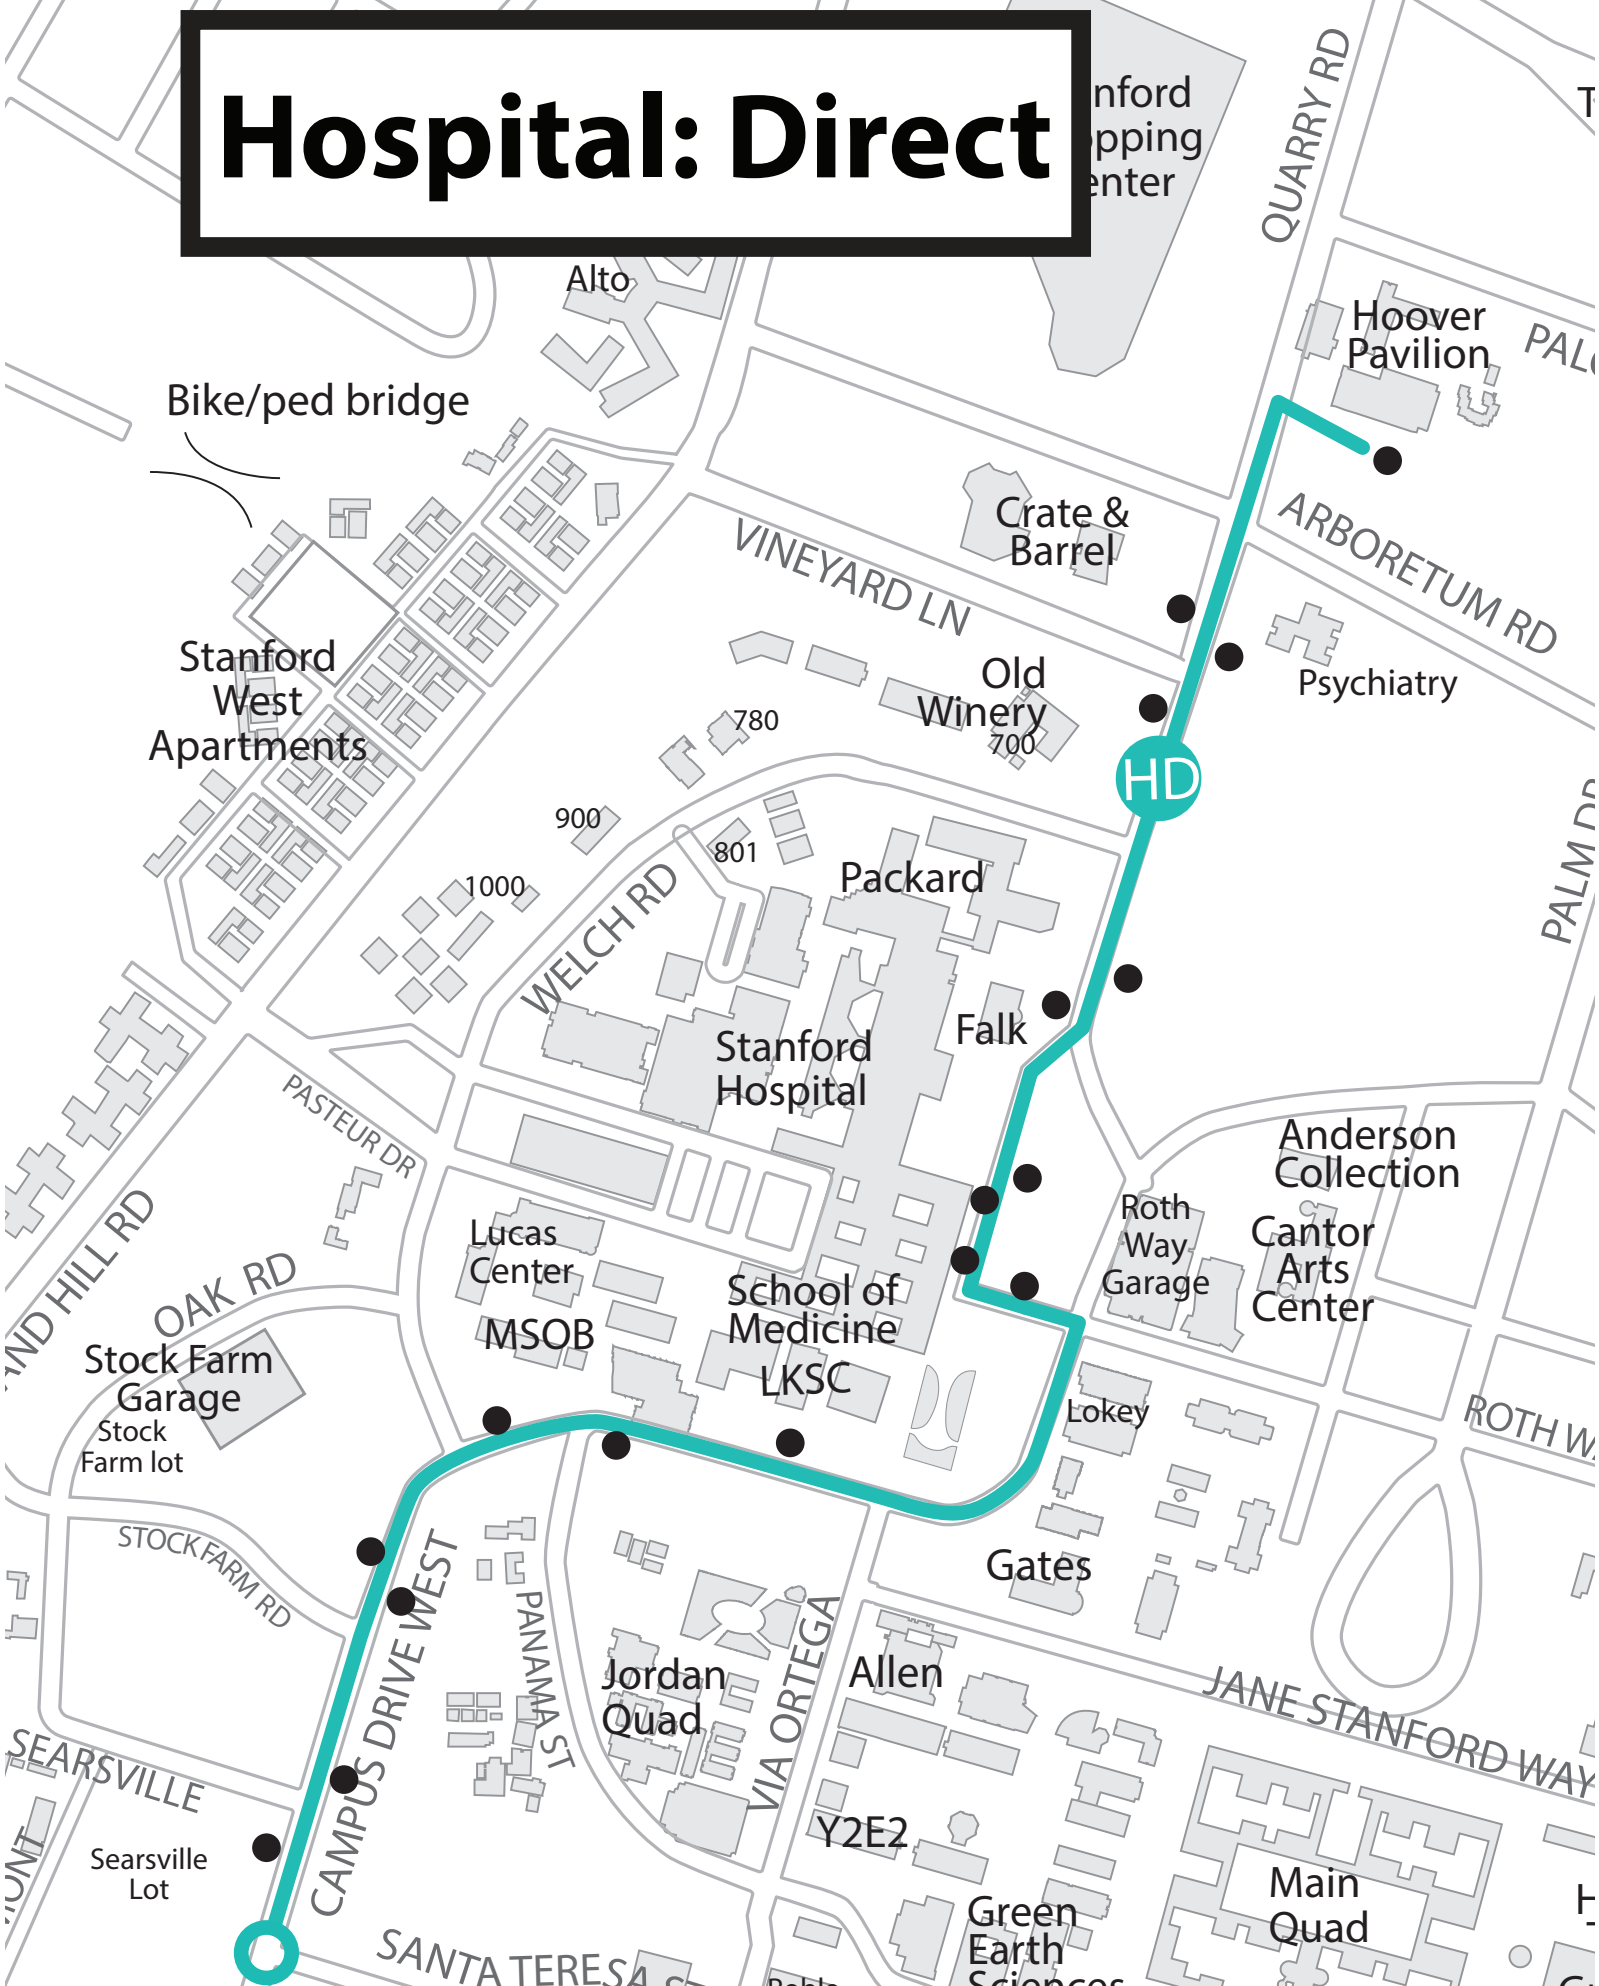

Menlo Park

Hospital: Direct

Bike/ped bridge

Stanford West Apartments

Stock Farm Garage
Stock Farm lot

Searsville Lot

Alto

Stanford Shopping Center

Hoover Pavilion

Crate & Barrel

Old Winery

Psychiatry

VINEYARD LN

ARBORETUM RD

WELCH RD

Packard

HD

Stanford Hospital

Falk

Anderson Collection

Cantor Arts Center

Roth Way Garage

Lucas Center

School of Medicine

Green Earth Sciences

Main Quad

SANTA TERESA ST

Roble