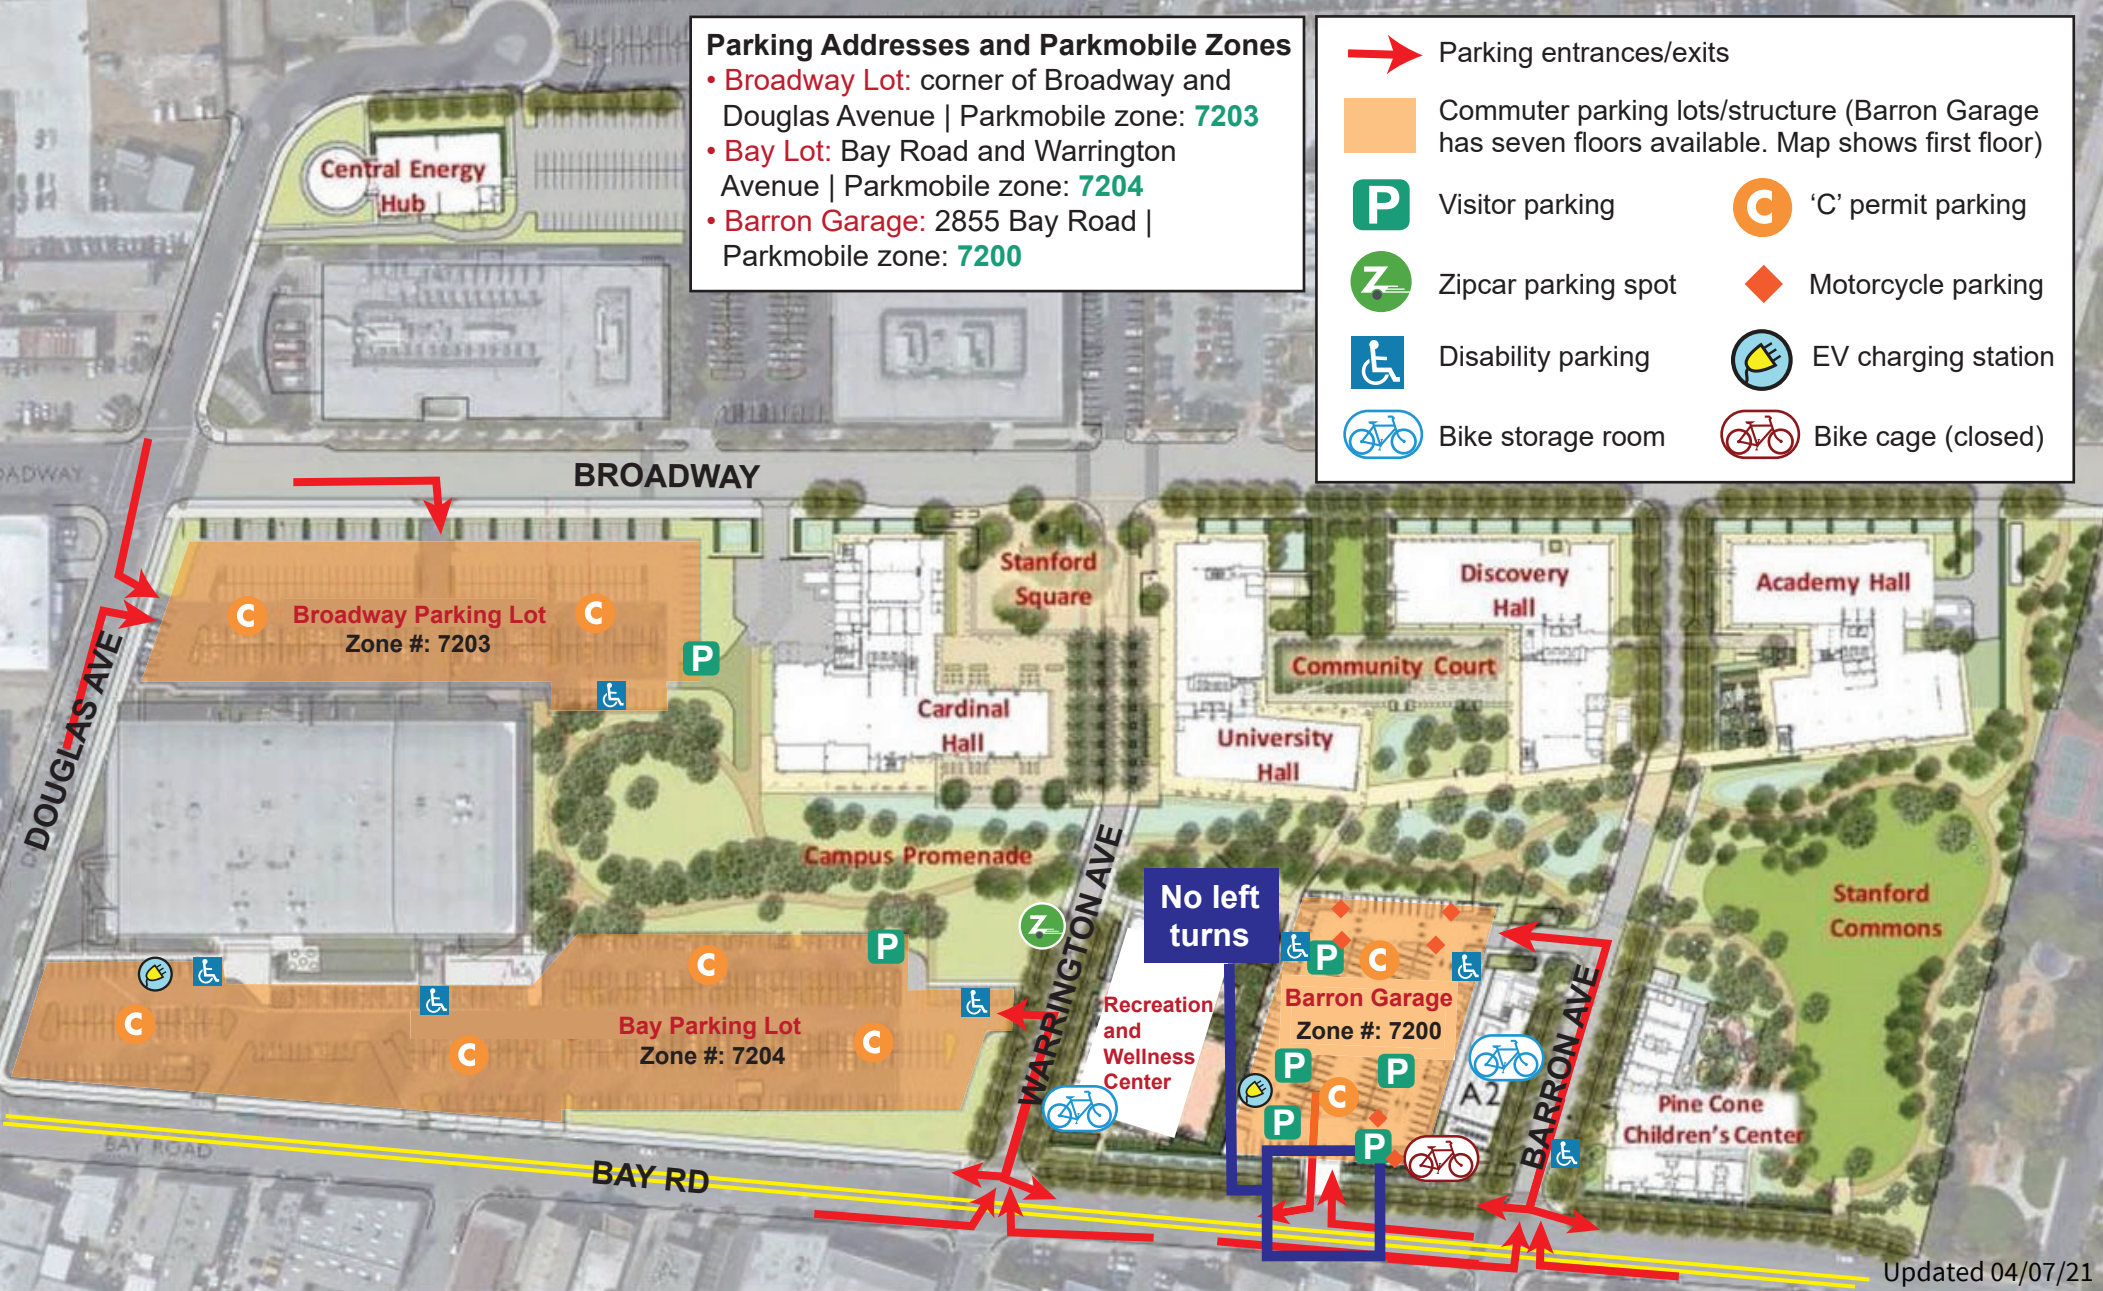

Parking at Stanford Redwood City

Parking Addresses and Parkmobile Zones

- **Broadway Lot:** corner of Broadway and Douglas Avenue | Parkmobile zone: **7203**
- **Bay Lot:** Bay Road and Warrington Avenue | Parkmobile zone: **7204**
- **Barron Garage:** 2855 Bay Road | Parkmobile zone: **7200**

- ➔ Parking entrances/exits
- 🅐 Commuter parking lots/structure (Barron Garage has seven floors available. Map shows first floor)
- 🅑 Visitor parking
- 🅒 'C' permit parking
- 🅓 Zipcar parking spot
- 🅔 Motorcycle parking
- ♿ Disability parking
- 🔌 EV charging station
- 🚲 Bike storage room
- 🚲 (with slash) Bike cage (closed)