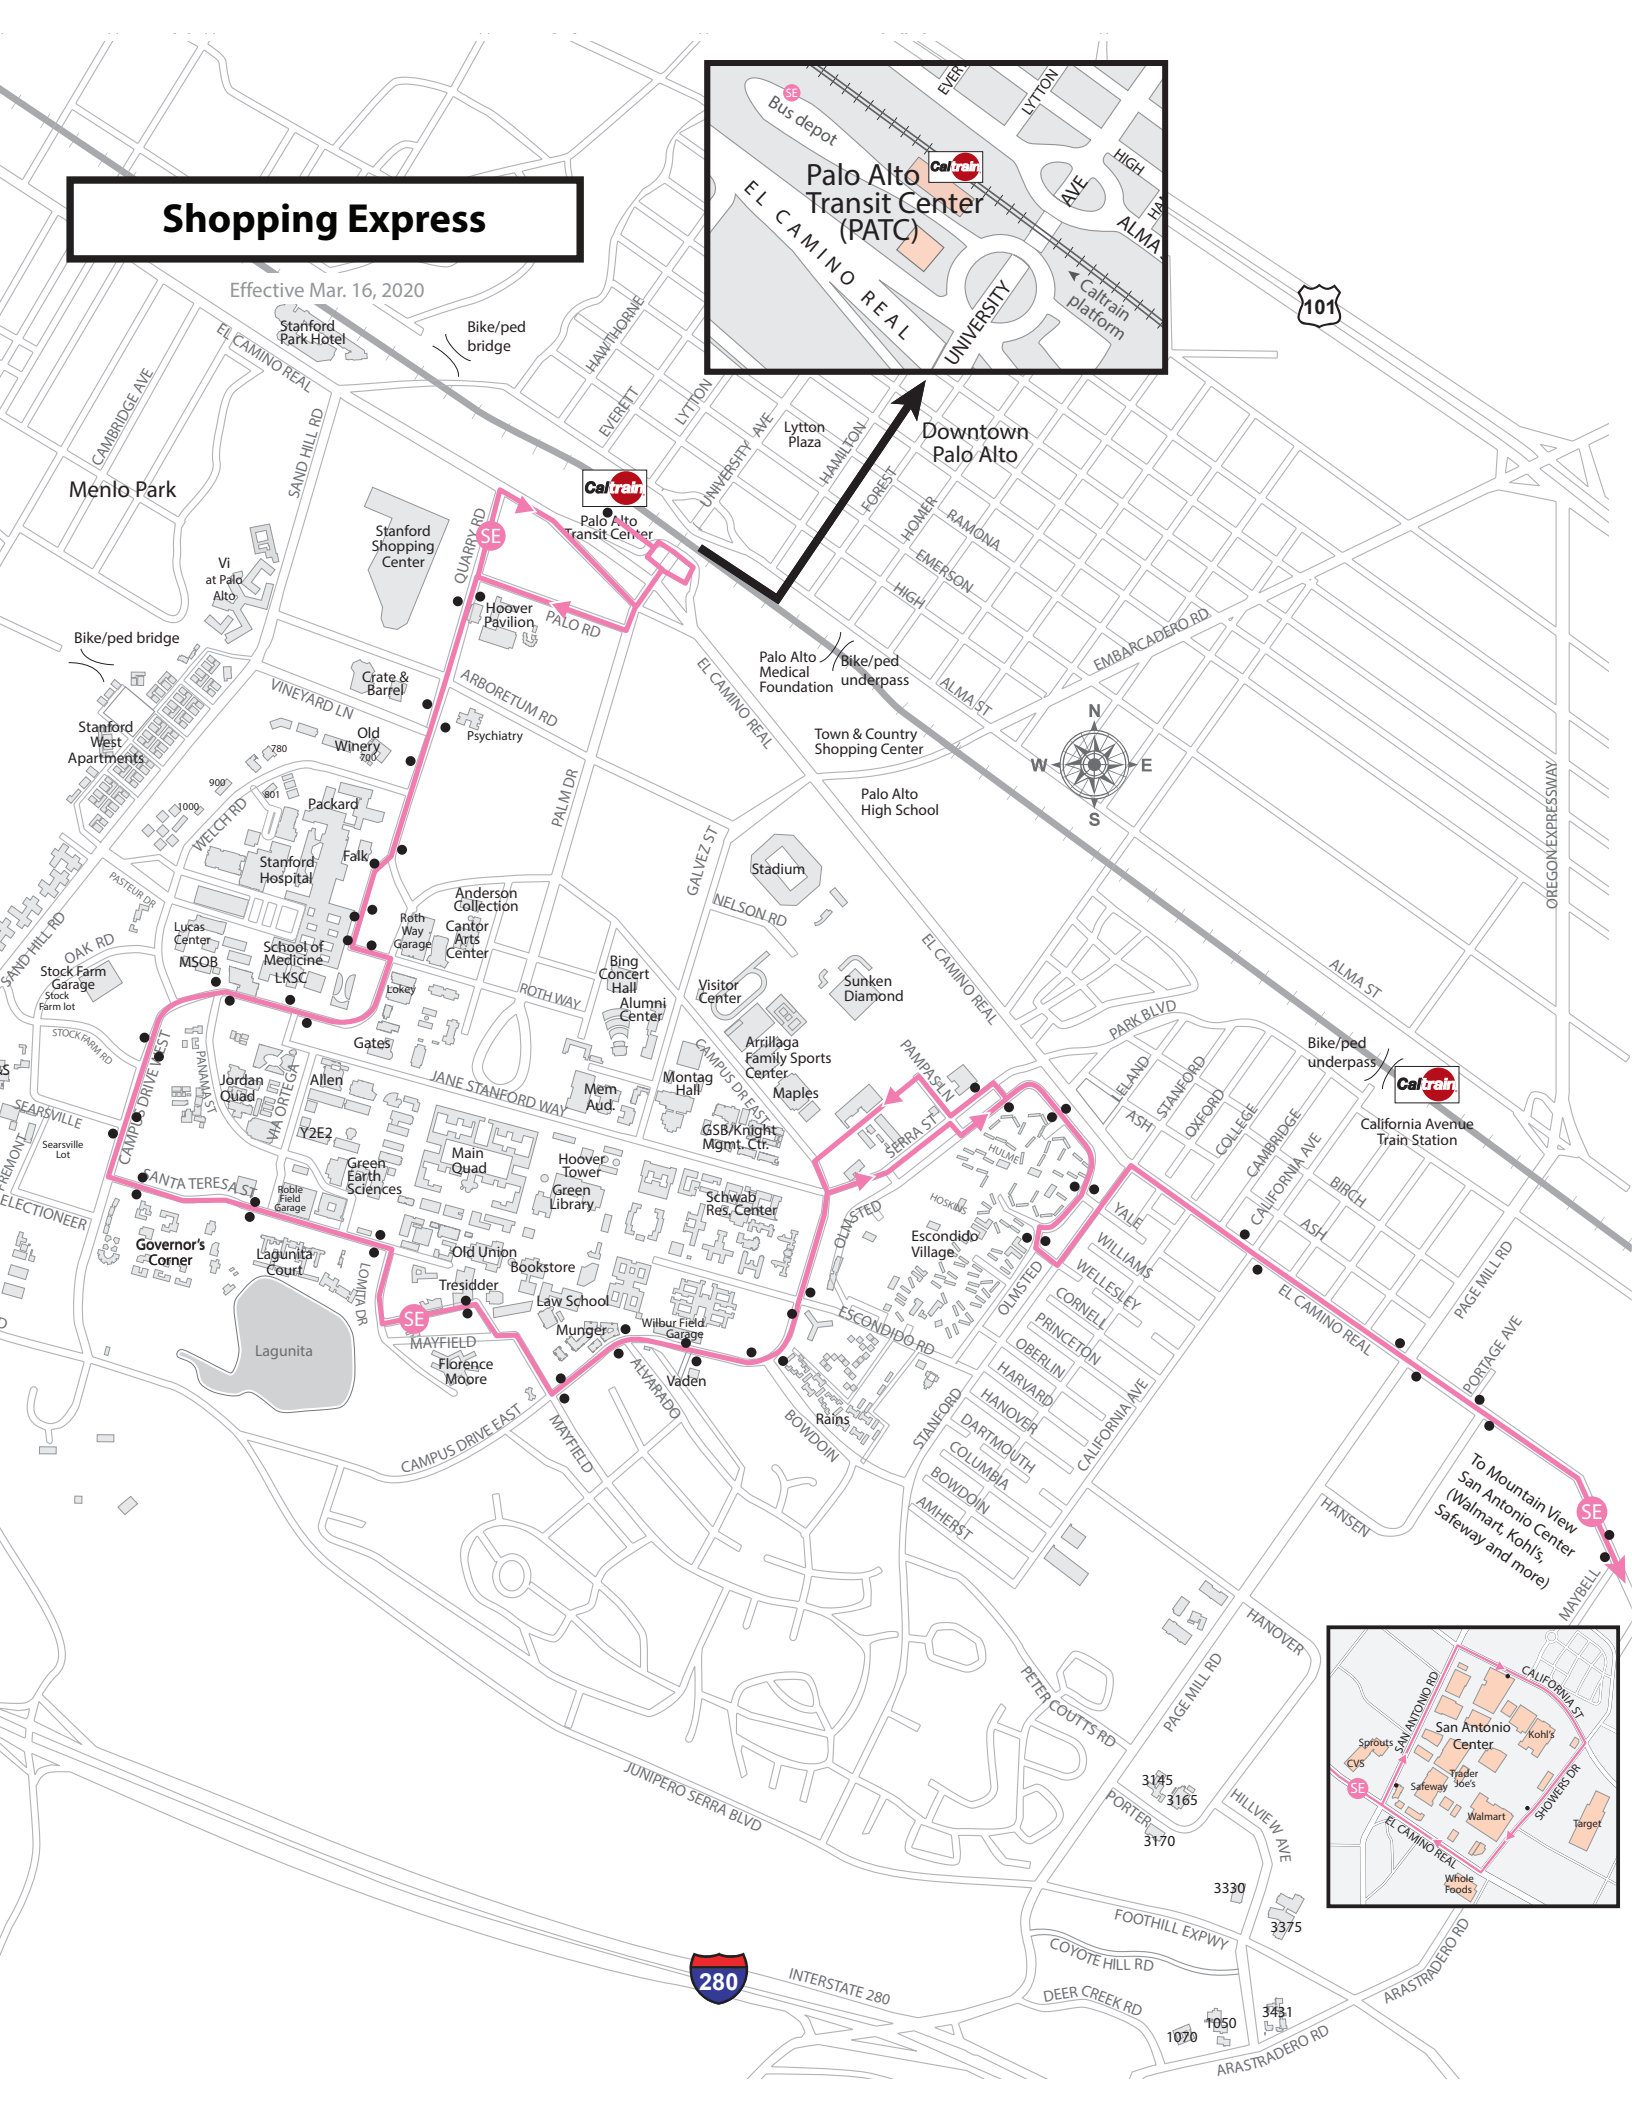

# Shopping Express

Effective Mar. 16, 2020

OREGON EXPRESSWAY

INTERSTATE 280

To Mountain View  
San Antonio Center  
(Walmart, Kohler's,  
Safeway and more)

Menlo Park

Downtown Palo Alto

California Avenue Train Station

Stanford Park Hotel

Stanford Shopping Center

Palo Alto Transit Center

Lytton Plaza

Palo Alto Medical Foundation

Palo Alto High School

Stadium

Visitor Center