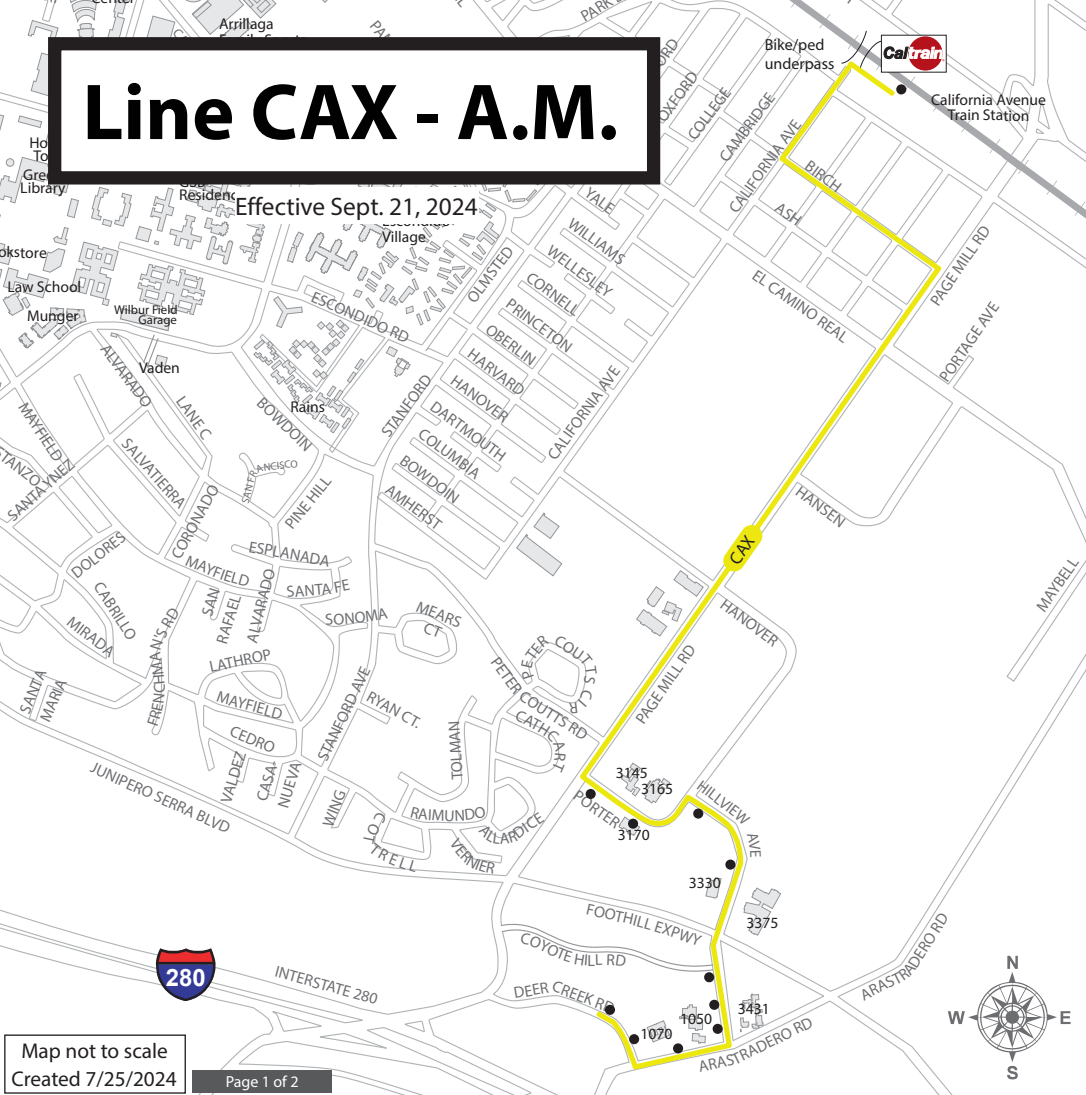

Line CAX - A.M.

Effective Sept. 21, 2024

California Avenue Train Station

Line CAX - P.M.

Effective Sept. 21, 2024

California Avenue Train Station

Bike/ped underpass

CAX

INTERSTATE 280