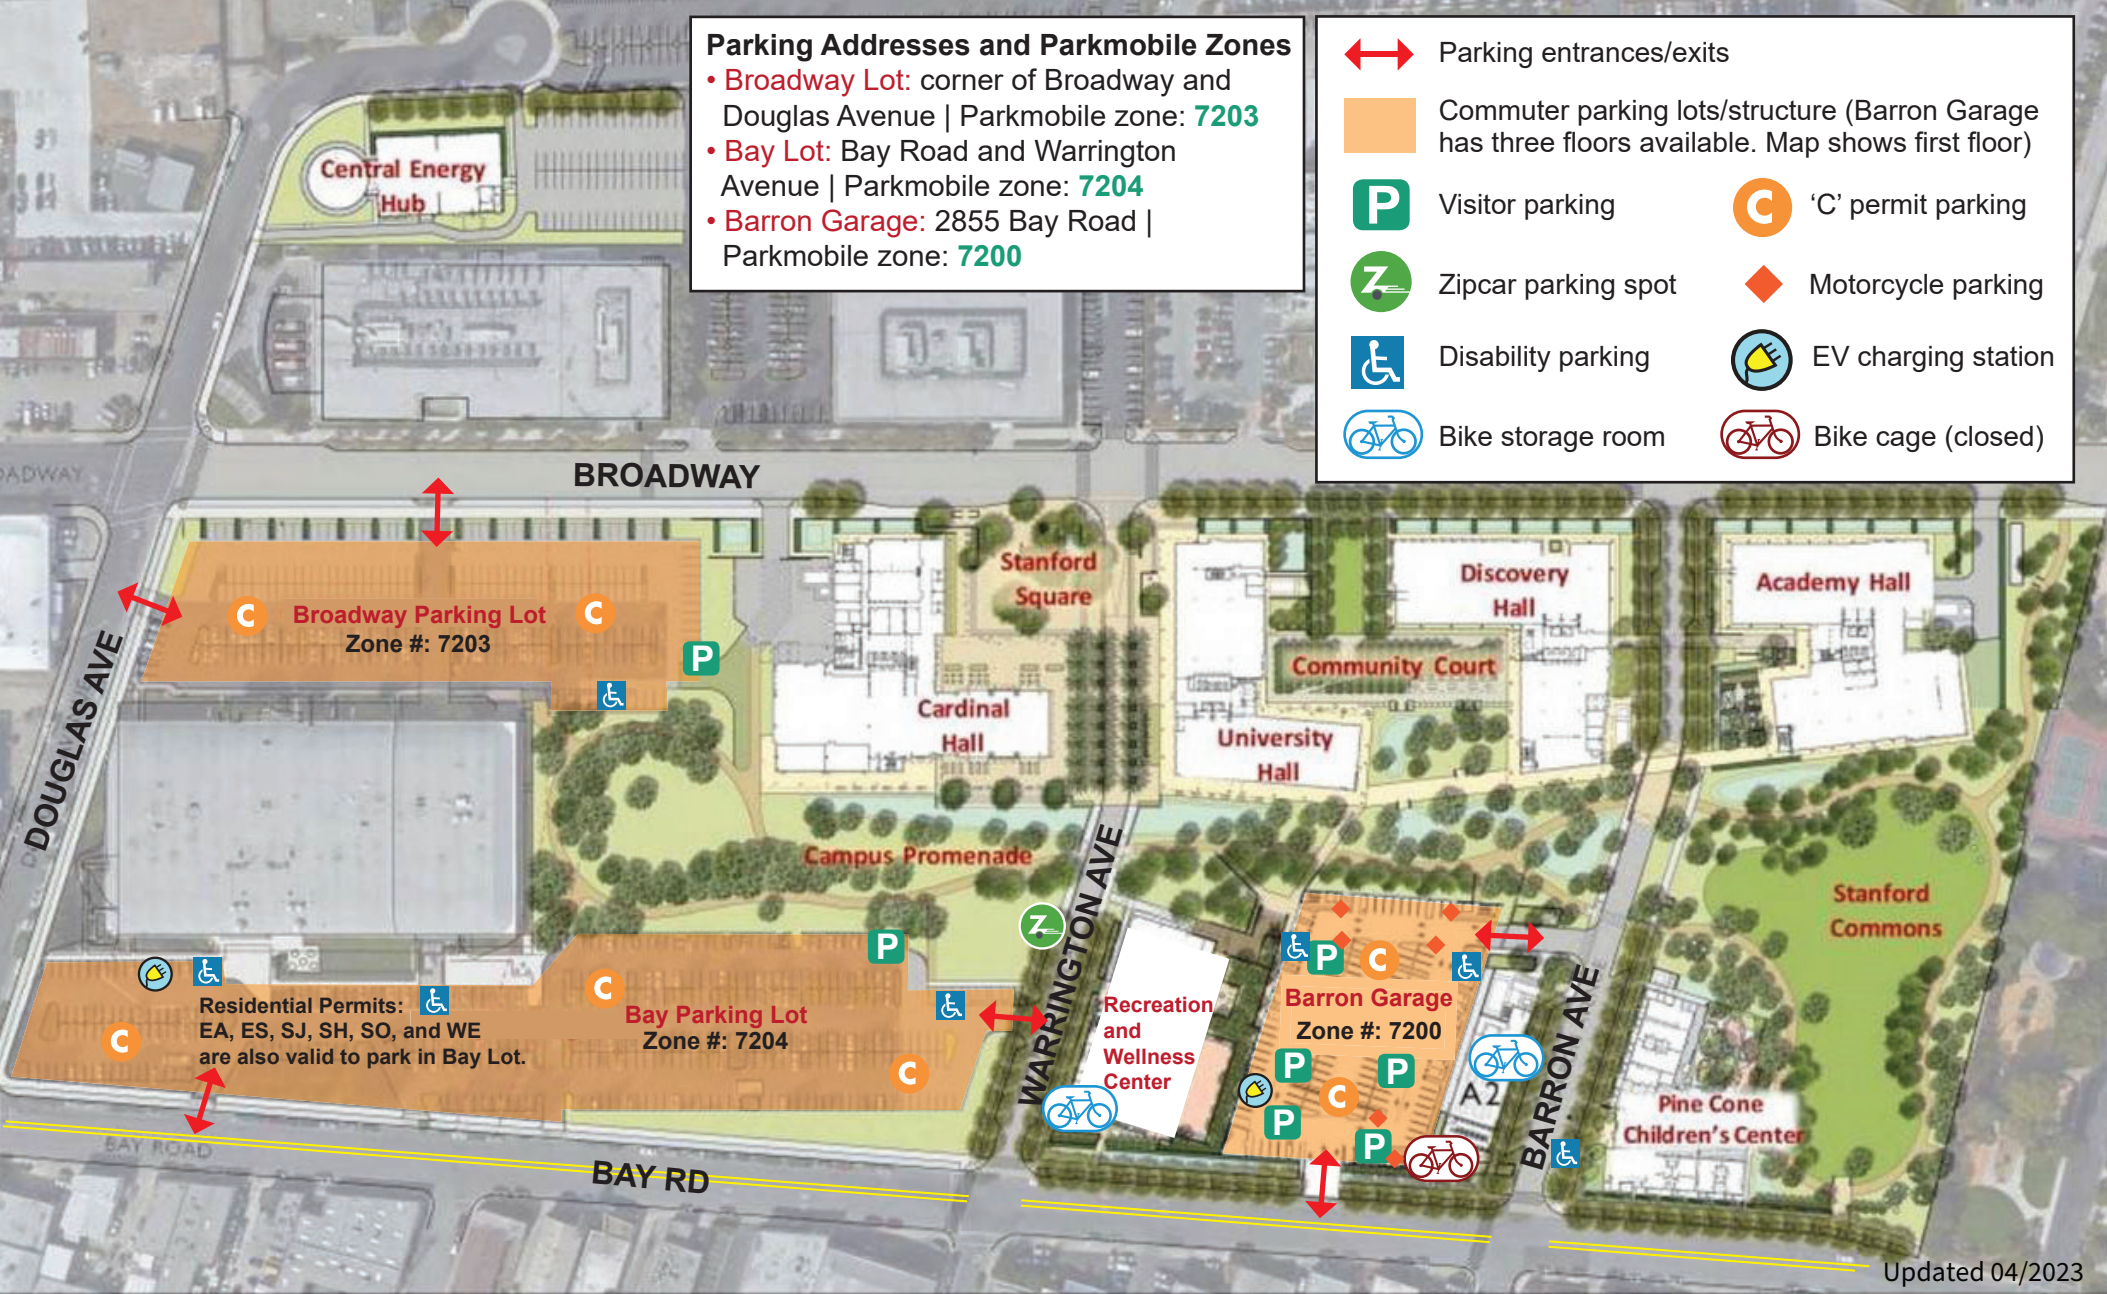

Parking at Stanford Redwood City

Parking Addresses and Parkmobile Zones

- **Broadway Lot:** corner of Broadway and Douglas Avenue | Parkmobile zone: **7203**
- **Bay Lot:** Bay Road and Warrington Avenue | Parkmobile zone: **7204**
- **Barron Garage:** 2855 Bay Road | Parkmobile zone: **7200**

- Parking entrances/exits
- Commuter parking lots/structure (Barron Garage has three floors available. Map shows first floor)
- Visitor parking
- Zipcar parking spot
- Disability parking
- Bike storage room
- 'C' permit parking
- Motorcycle parking
- EV charging station
- Bike cage (closed)